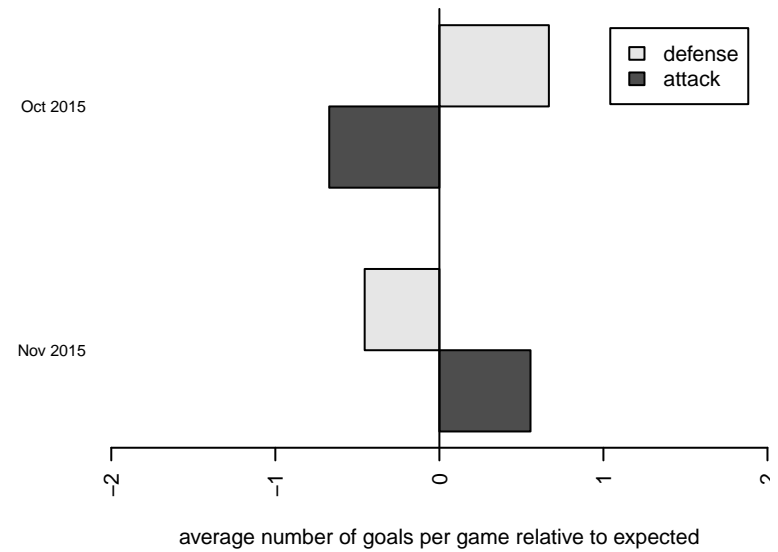

Performance relative to 13 month average