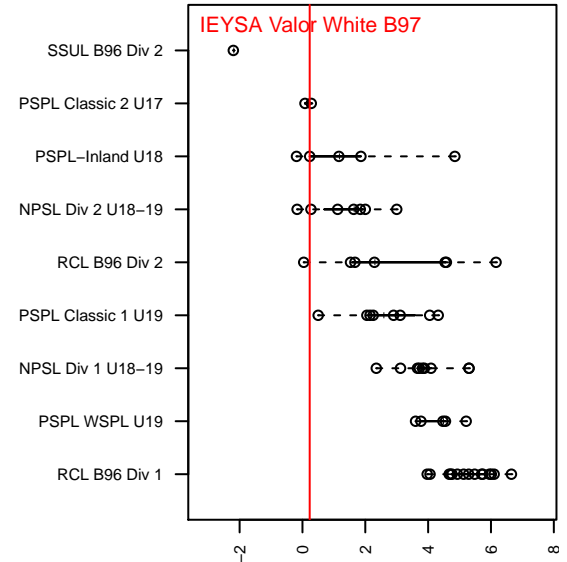

# IEYSA Valor White B97

Inland Empire YSA  
Cheney, WA  
B97 total strength=1272  
attack=8.68 defense=3.04  
fall league = PSPL-Inland U18

alt names used:  
IEYSA Valor B97 White

Venues played:  
2015 PSPL-Inland U18

**attack and defense variance (black dot)  
relative to other teams  
and top 10 in region**

**attack and defense rating  
relative to others at age  
and all opponents in last 13 months**

**Performance relative to 13 month average**